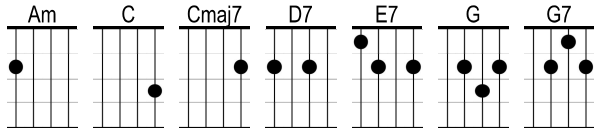

Rotterdam (Or Anywhere)

Beautiful South

C-F = C:d-D F:u-udu Cmaj7-F = Cmaj7:d-D F:u-udu

C-F Cmaj7-F x4

And the **C-F** women tug their hair
 Like they're **Cmaj7-F** tryin' to prove it won't fall **C-F** out **Cmaj7-F**
 And **C-F** all the men are gargoyles
 Dipped **Cmaj7-F** long in Irish stout **C-F Cmaj7-F**

The **G** whole place is pickled
 The **1/2G** people are pickles for **1/2Am** sure
 And **G** no one knows if they've done more here
 Than they **1/2C** ever would do in a **E7** jar |

This could be **1/2Am** Rotterdam or **1/2C** anywhere, **1/2Am** Liverpool or **1/2C**
 Rome
 'Cause **1/2Am** Rotterdam is **1/2C** anywhere, **1/2D7** anywhere a **G7** lone
 | Anywhere a **C-F** lone **Cmaj7-F**

C-F Cmaj7-F

And **C-F** everyone is blond
 And **Cmaj7-F** everyone is beauti**C-F**ful **Cmaj7-F**
 And when **C-F** blond and beautiful are multiple
 They be **Cmaj7-F** come so dull and duti**C-F**ful **Cmaj7-F**