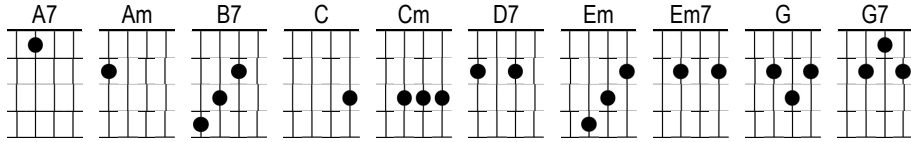

Moon River

Audrey Hepburn

G |

G Moon **Em** River **C** wider than a **G** mile
I'm **C** crossing you in **G** style some **Am** day **B7**
Oh **Em** dream **G7** maker you **C** heart **Cm** breaker
When **Em7** ever you're **A7** goin' I'm **Am** goin' your **D7** way

G Two **Em** drifters **C** off to see the **G** world
There's **C** such a lot of **G** world to **Am** see **B7**
We're **Em** af**G7**ter the **C** same rainbows **G** end
C Waitin' round the **G** bend, my **C** huckleberry **G** friend
Em Moon **Am** River **D7** and **G** me **G↓**