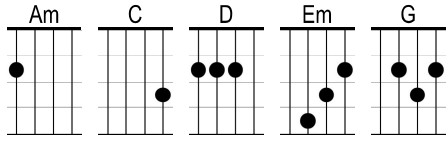

Firework

Katy Perry

G Am Em C

G Do you ever feel Am like a plastic bag
Em Drifting through the wind C wanting to start again?
G Do you ever feel, Am feel so paper thin
Em Like a house of cards, C one blow from caving in?
G Do you ever feel Am already buried deep?
Em Six feet under screams but C no one seems to hear a thing
G Do you know that there's Am still a chance for you
Em 'Cause there's a spark in you, C you just gotta

Chorus - Strum "d-Du-udu"

I g G nite, the Am light, and Em let it C shine
Just G own the Am night like the Em 4th of Ju C ly
'Cause baby you're a G fire Am work
Come on, show 'em Em what you're C worth
Make 'em go, G "Oh, oh, oh"
Am As you shoot across the Em sky-y-y
C Baby, you're a G fire Am work
Come on, let your Em colors C burst
Make 'em go, G "Oh, oh, oh"
Am You're gonna leave 'em all in Em awe, awe, awe C

G You don't have to feel Am like a waste of space
Em You're original, C cannot be replaced
G If you only knew Am what the future holds
Em After a hurricane C comes a rainbow
G Maybe your reason why Am all the doors are closed
Em So you could open one that C leads you to the perfect road
G Like a lightning bolt, Am your heart will blow
Em And when it's time you'll know, C you just gotta

Repeat Chorus - Strum "d-Du-udu"

Strum "d-Du-udu"

Em Boom, boom, boom, |
Even brighter than the C moon, moon, moon |
It's always been inside of G you, you, you |
And now it's time to let it D through-ough-ough |