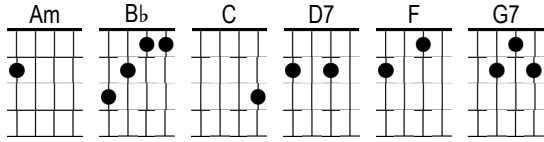

Baby I'm Yours

Mama Cass Elliot

F **D7** **G7** **C↓**

Baby I'm **F** yours (*baby I'm **D7** yours*)

And I'll be **G7** yours until the **C** stars fall from the **F** sky **D7**

G7 Yours until the **C** rivers all run **Bb** dry

In **Am** other words, until I **G7** die **C↓**

Baby I'm **F** yours (*baby I'm **D7** yours*)

And I'll be **G7** yours until the **C** sun no longer **F** shines **D7**

G7 Yours until the **C** poets run out of **Bb** rhyme

In **Am** other words, until the **G7** end of time |

I'm gonna **Bb** stay right here **G7** by your side

Am Do my best to keep you **F** satisfied

Bb Nothin' in the world can **G7** drive me away

'Cause **Am** every day you'll **G7** hear me say **C↓**

Baby I'm **F** yours (*baby I'm **D7** yours*)

And I'll be **G7** yours until **C** two and two is **F** three **D7**

G7 Yours until the **C** mountain crumbles to the **Bb** sea

In **Am** other words, until e**G7**ternity **C**